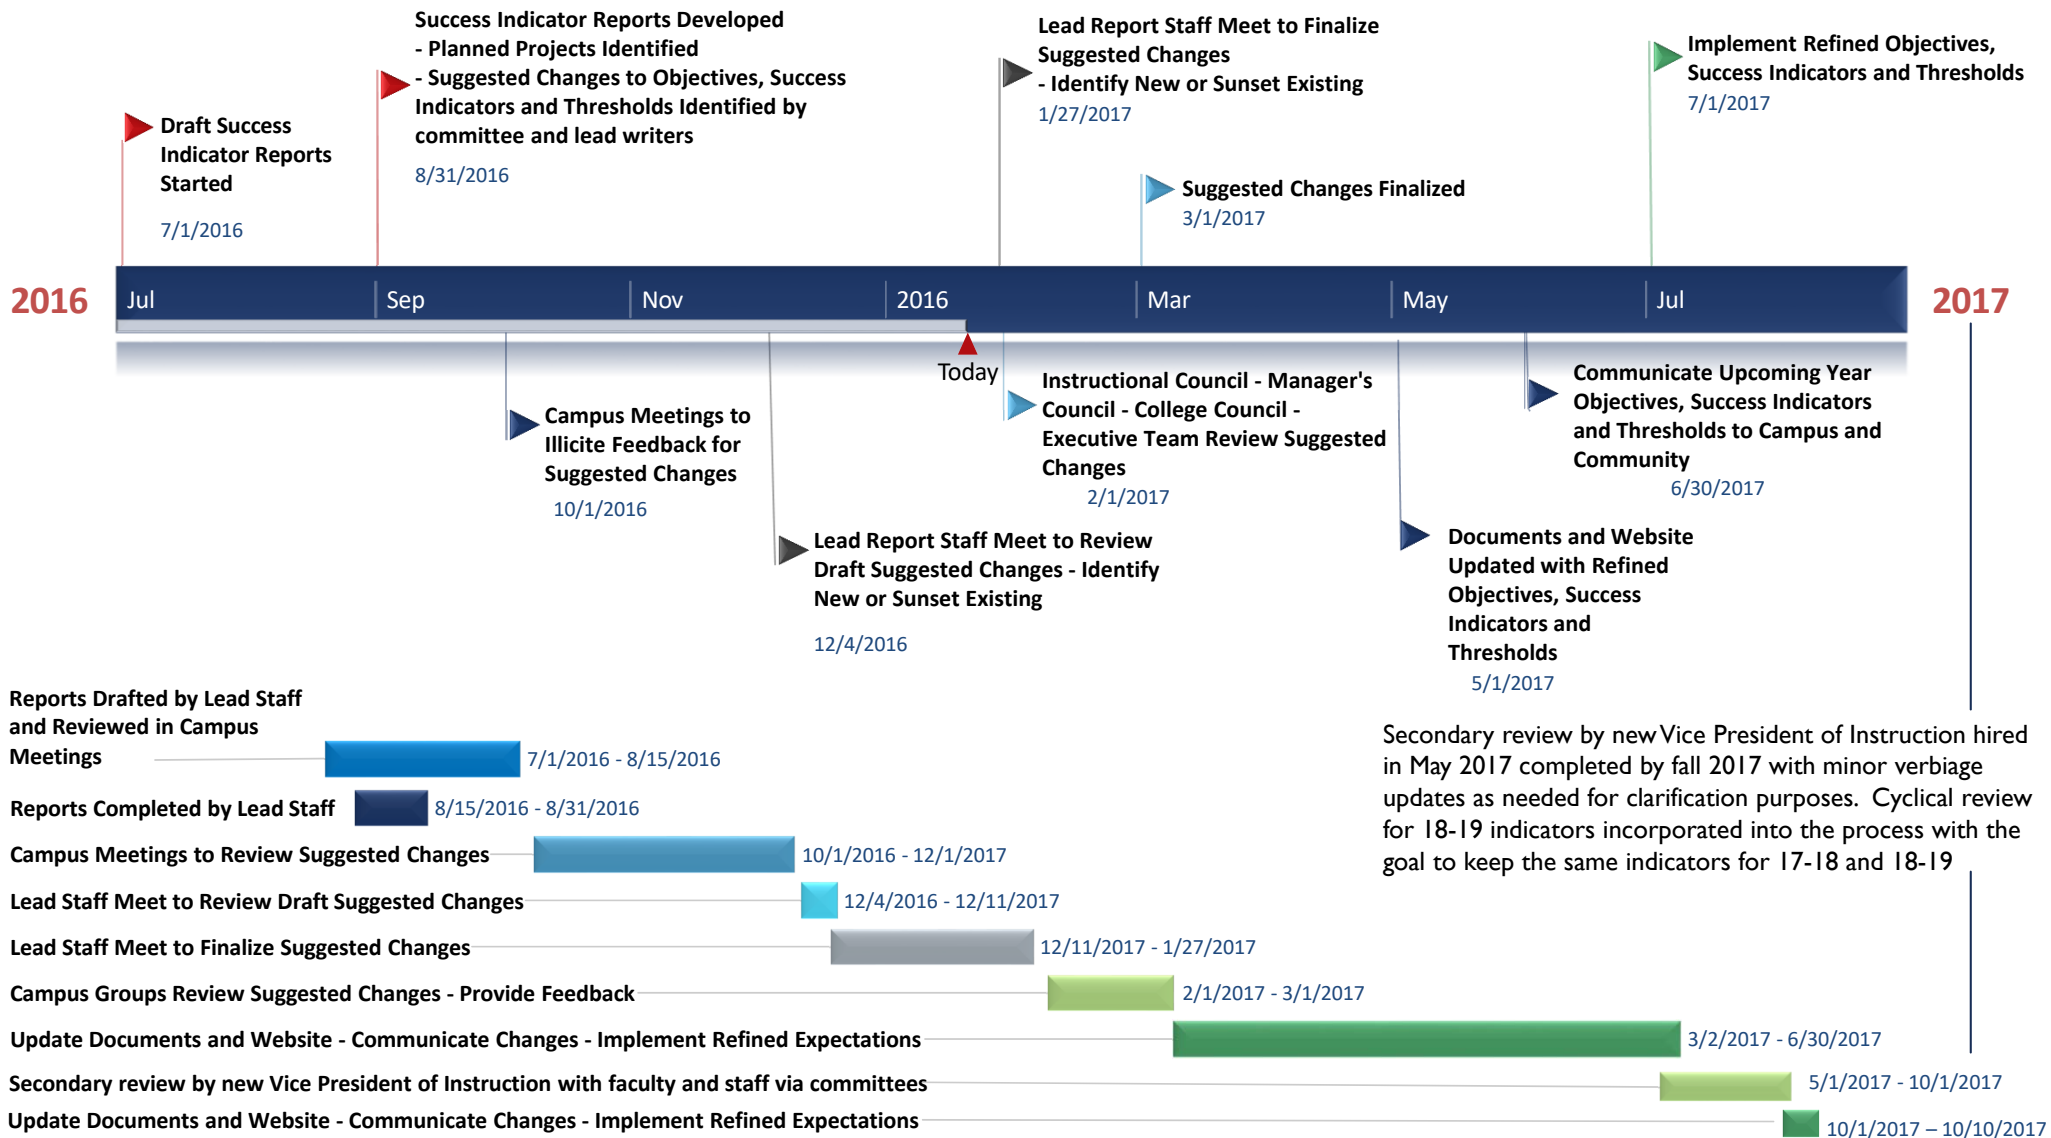

# REFINING INDICATORS OF MISSION FULFILLMENT

2016-2017 ANNUAL REVIEW: 2017-18 REVIEW INCORPORATED INTO EXTENDED REVIEW CYCLE

**Core Themes and Objectives  
Success Indicators and Thresholds**

# Historical Core Theme, Objective and Indicator Review and Enhancements