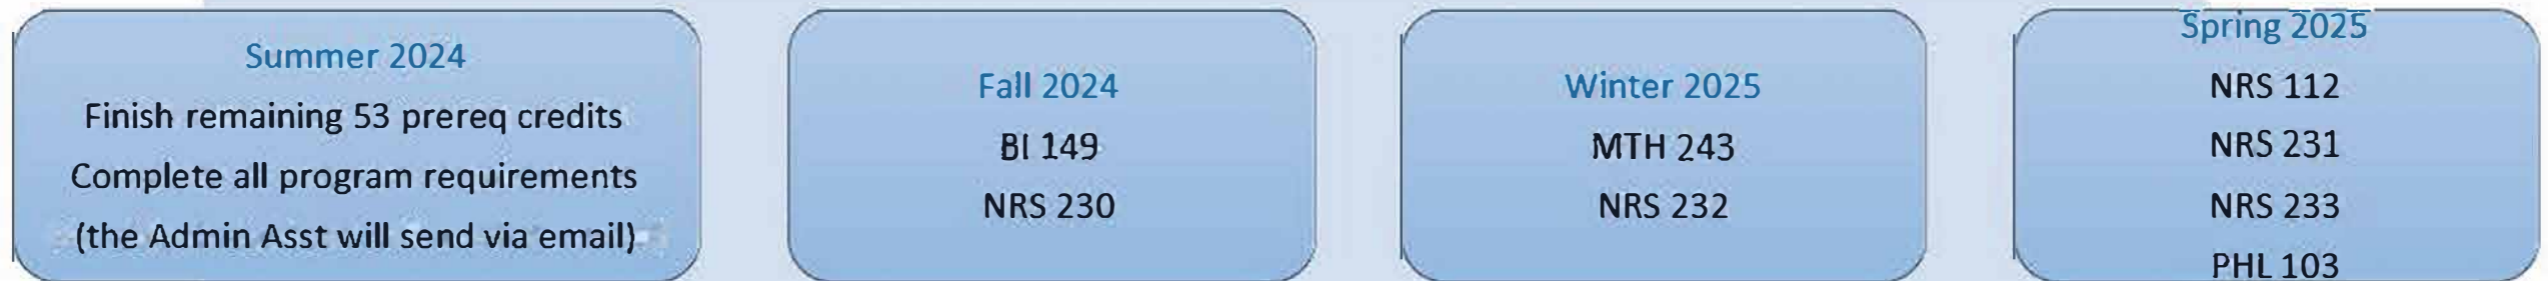

LPN to RN OCNE Advanced Placement Timeline

Updated 6/11/24 as