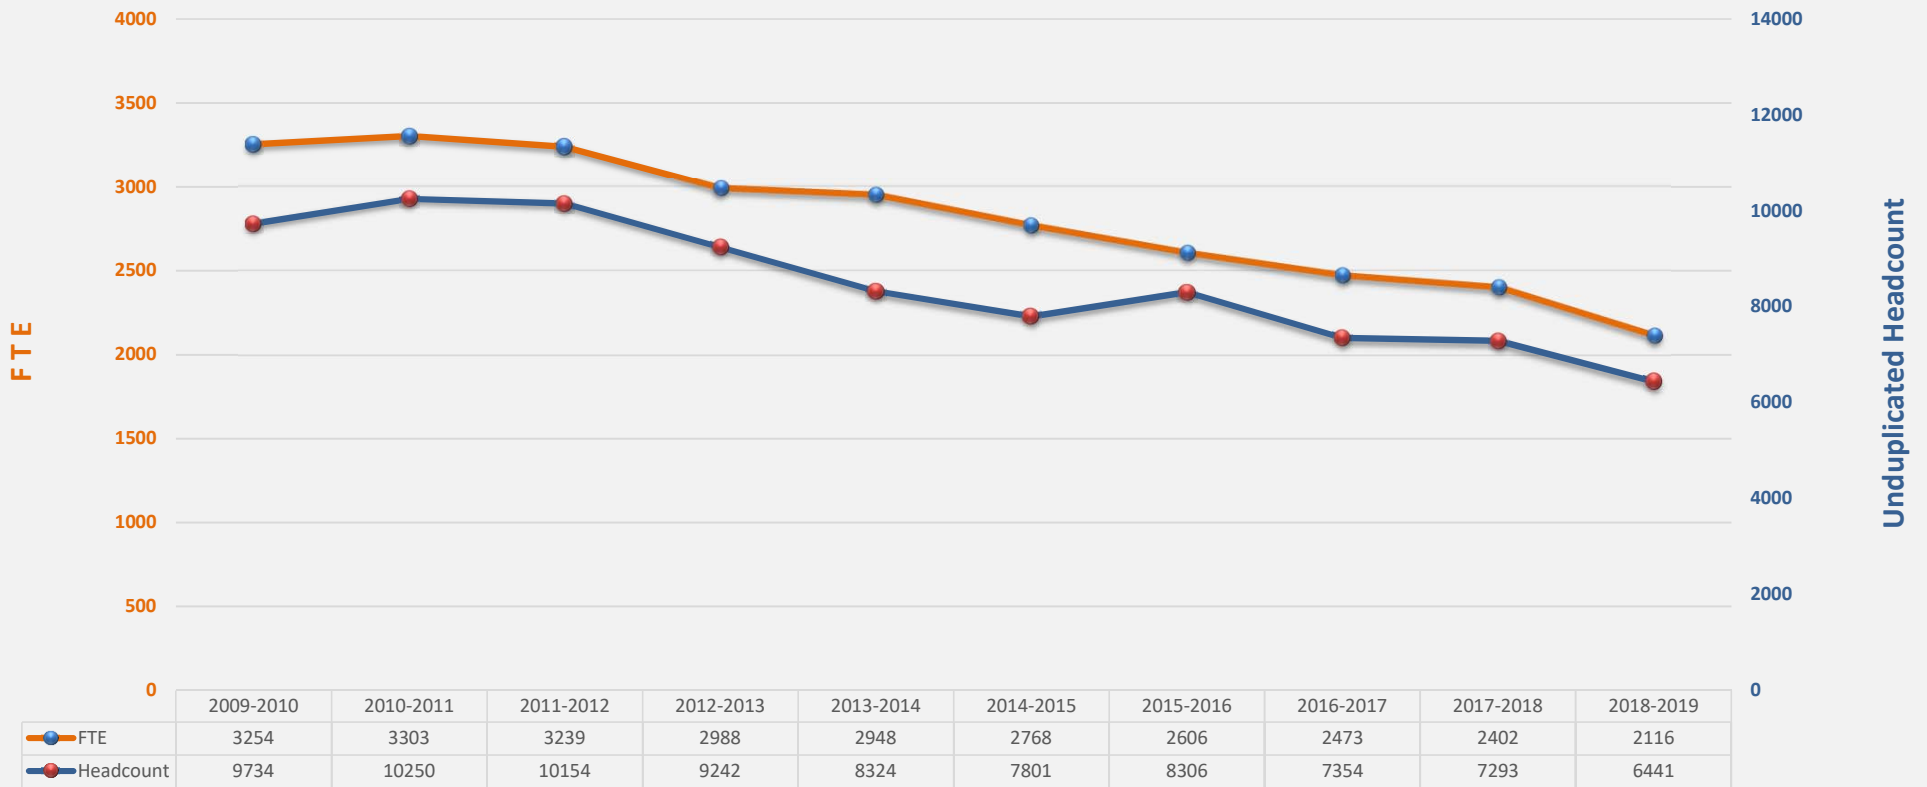

SOUTHWESTERN

AN OREGON COMMUNITY COLLEGE

State Funded FTE and Headcount: 10 Year Trend

Southwestern Oregon Community College is an Equal Opportunity Educator and Employer